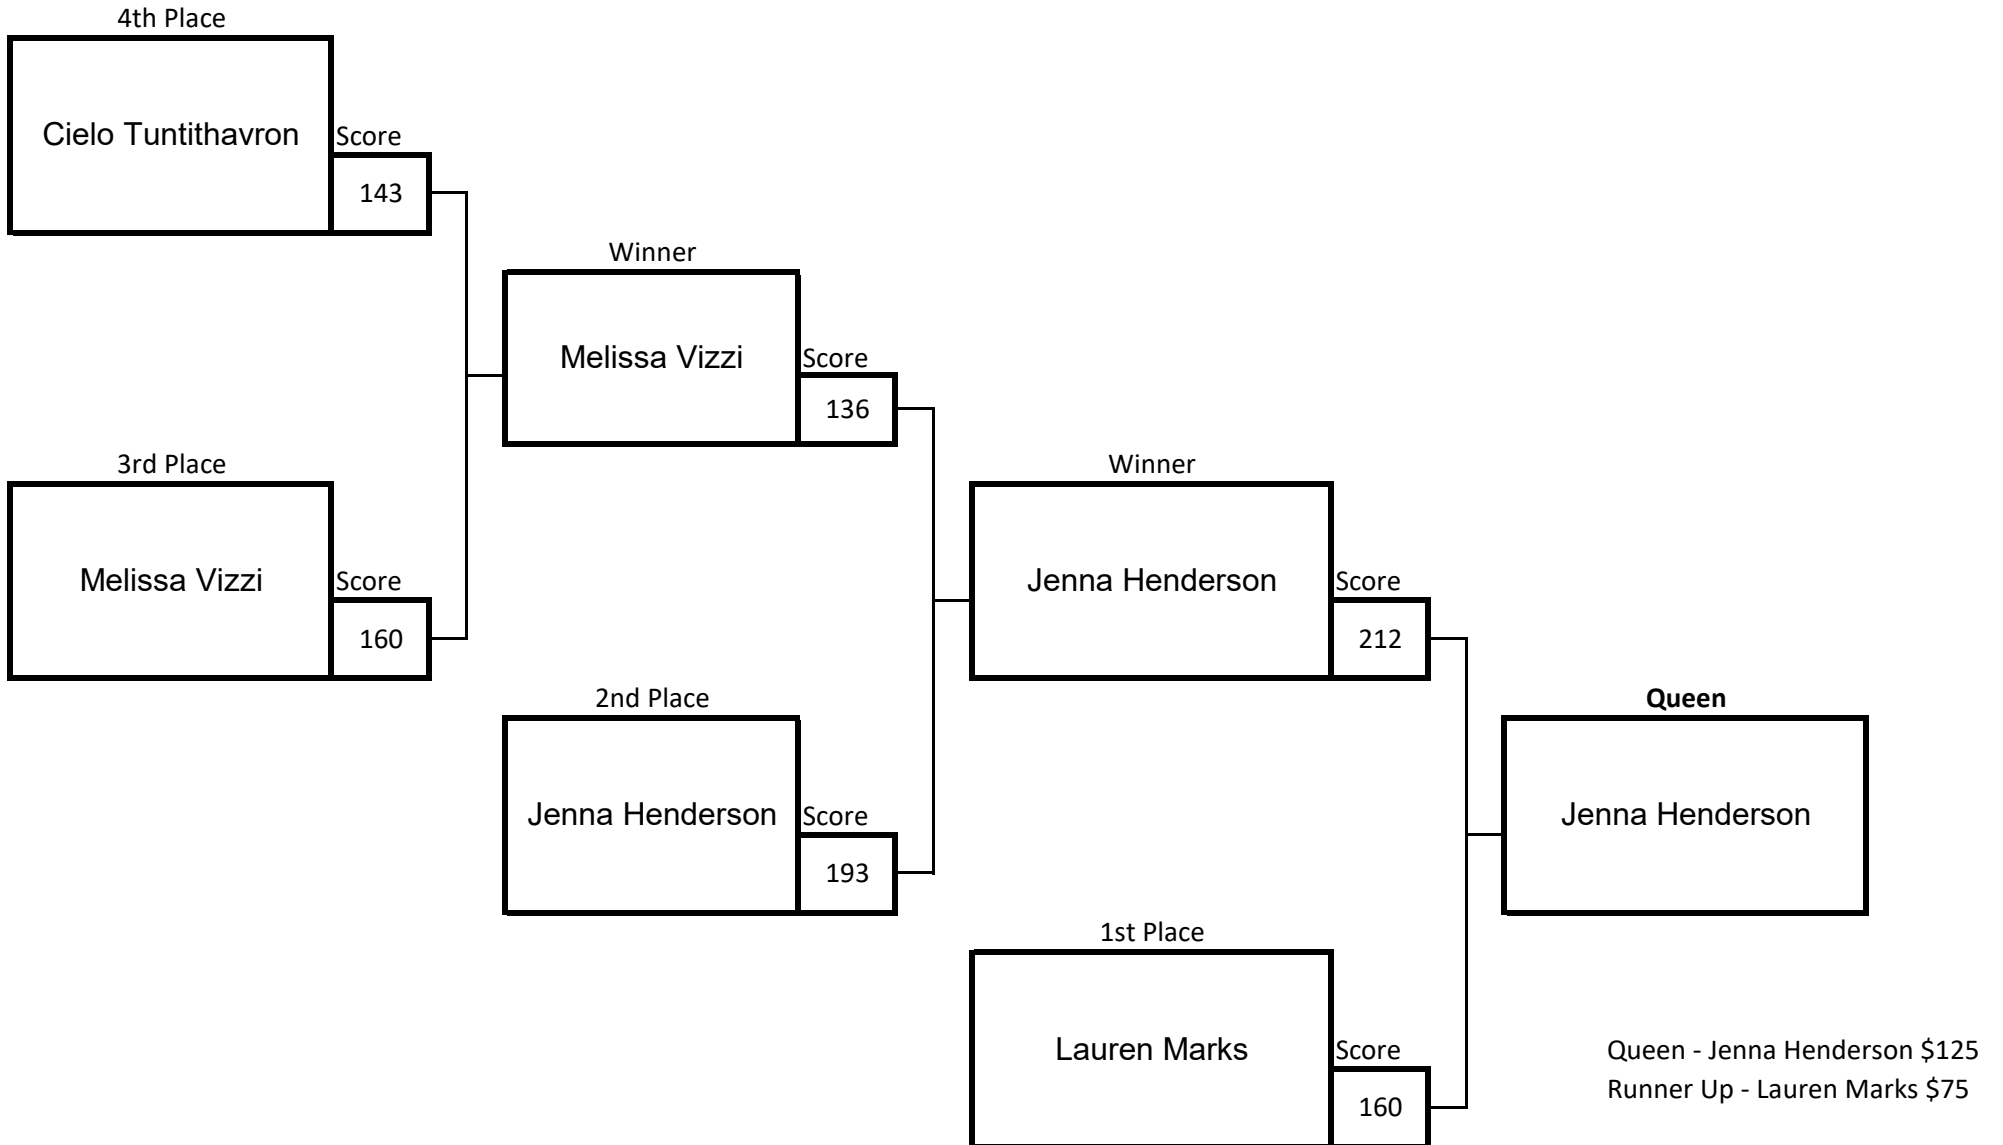

Morris County NJ USBC - 2nd Annual Royal Doubles

Morris County NJ USBC - 2nd Annual Royal Doubles

Morris County NJ USBC - 1st Annual Royal Doubles

Morris County NJ USBC - 2nd Annual Royal Doubles

25
tino \$75