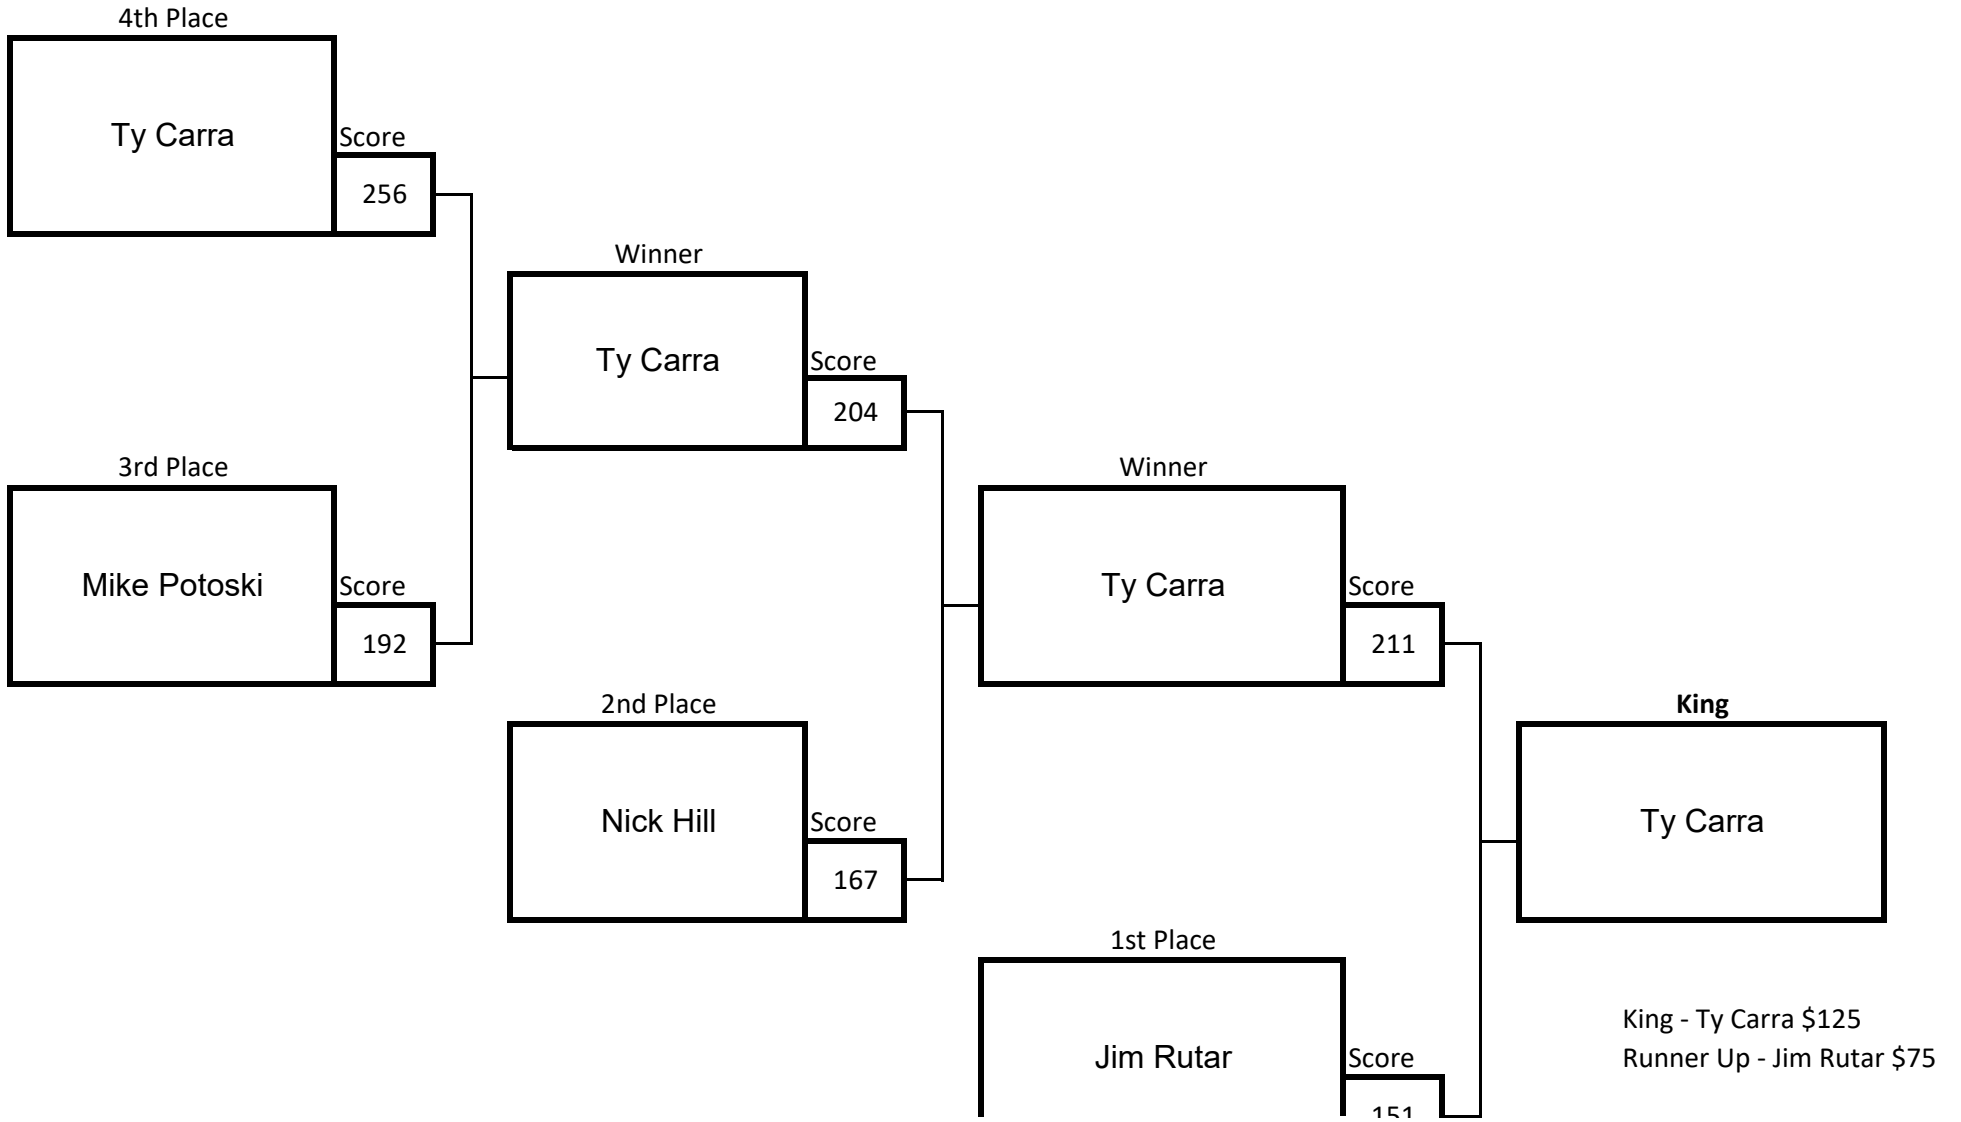

Morris County NJ USBC - 2nd Annual Royal Doubles

Morris County NJ USBC - 2nd Annual Royal Doubles

Morris County NJ USBC - 1st Annual Royal Doubles

Morris County NJ USBC - 2nd Annual Royal Doubles

25
tino \$75