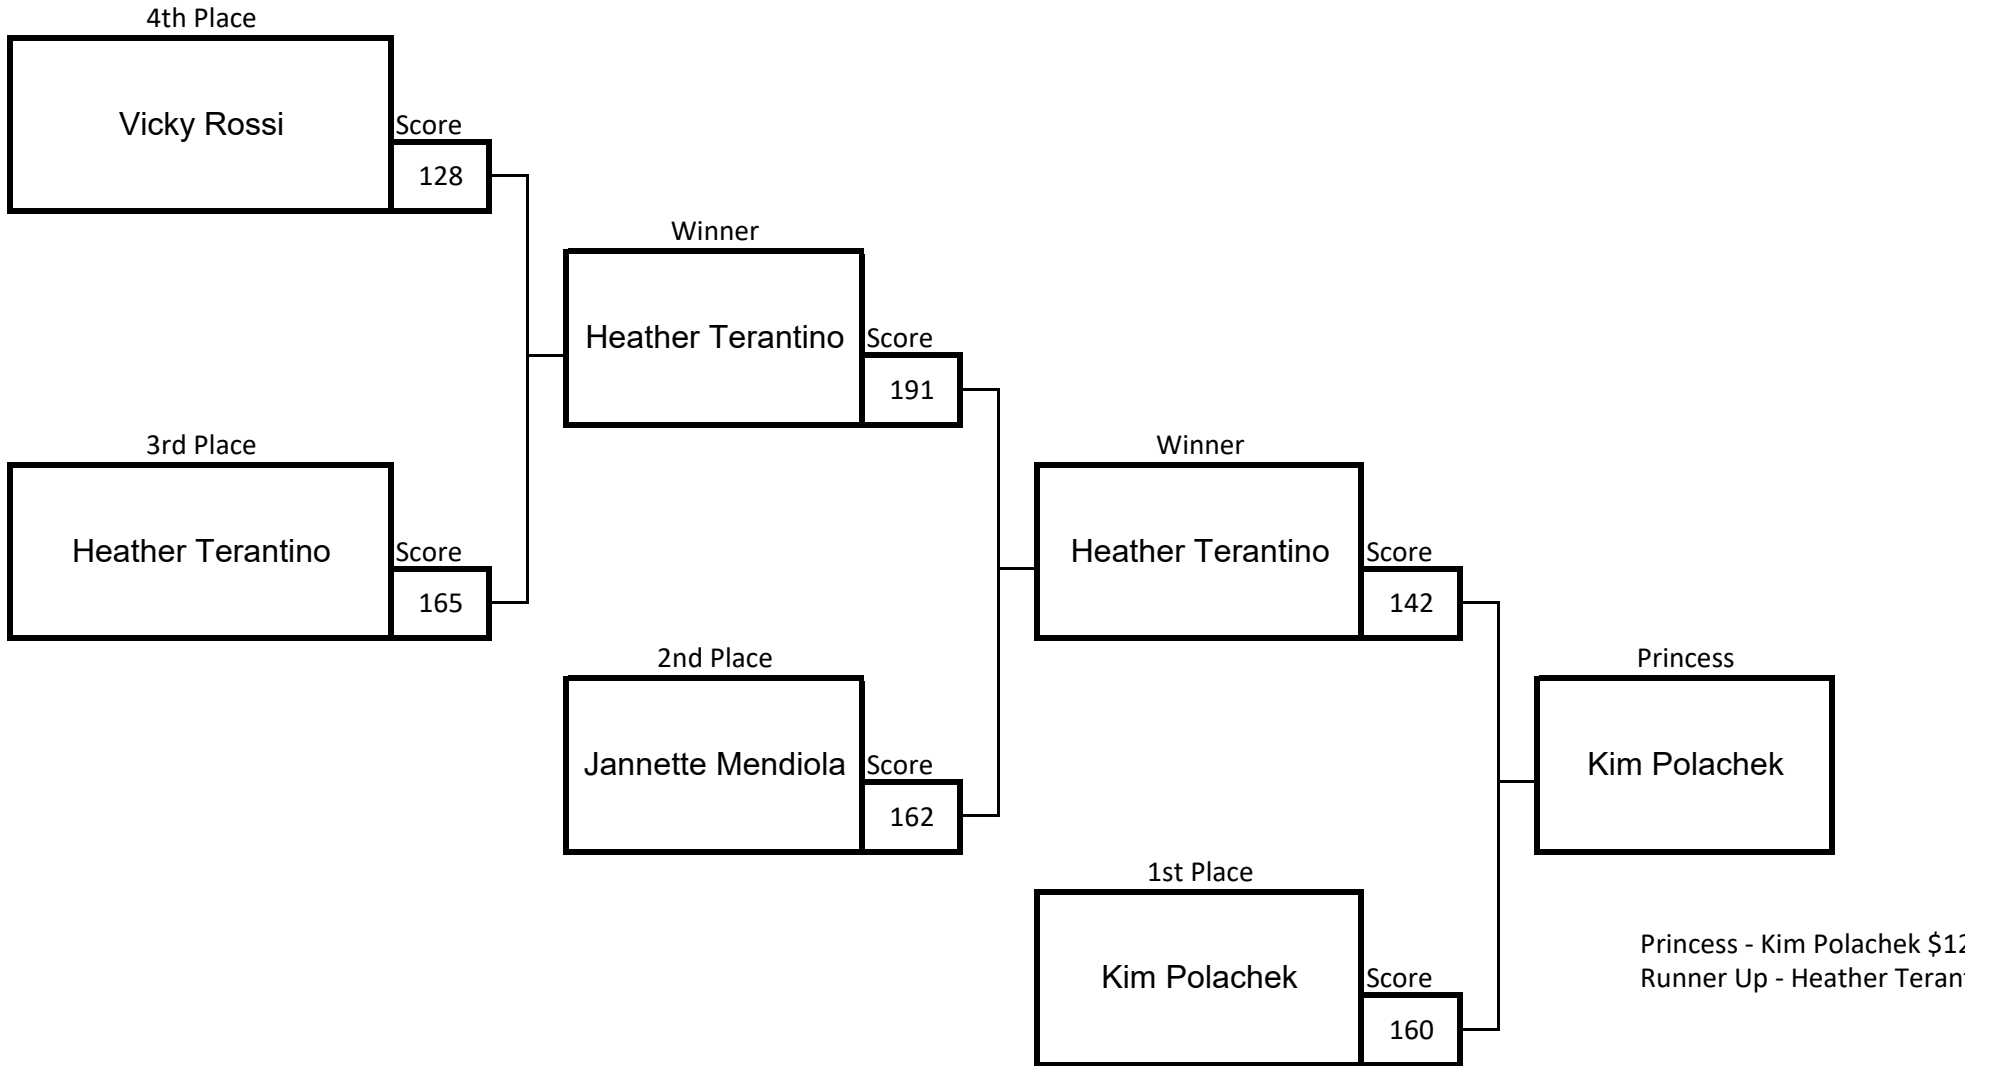

Morris County NJ USBC - 2nd Annual Royal Doubles

Morris County NJ USBC - 2nd Annual Royal Doubles

Morris County NJ USBC - 1st Annual Royal Doubles

Morris County NJ USBC - 2nd Annual Royal Doubles

25
tino \$75