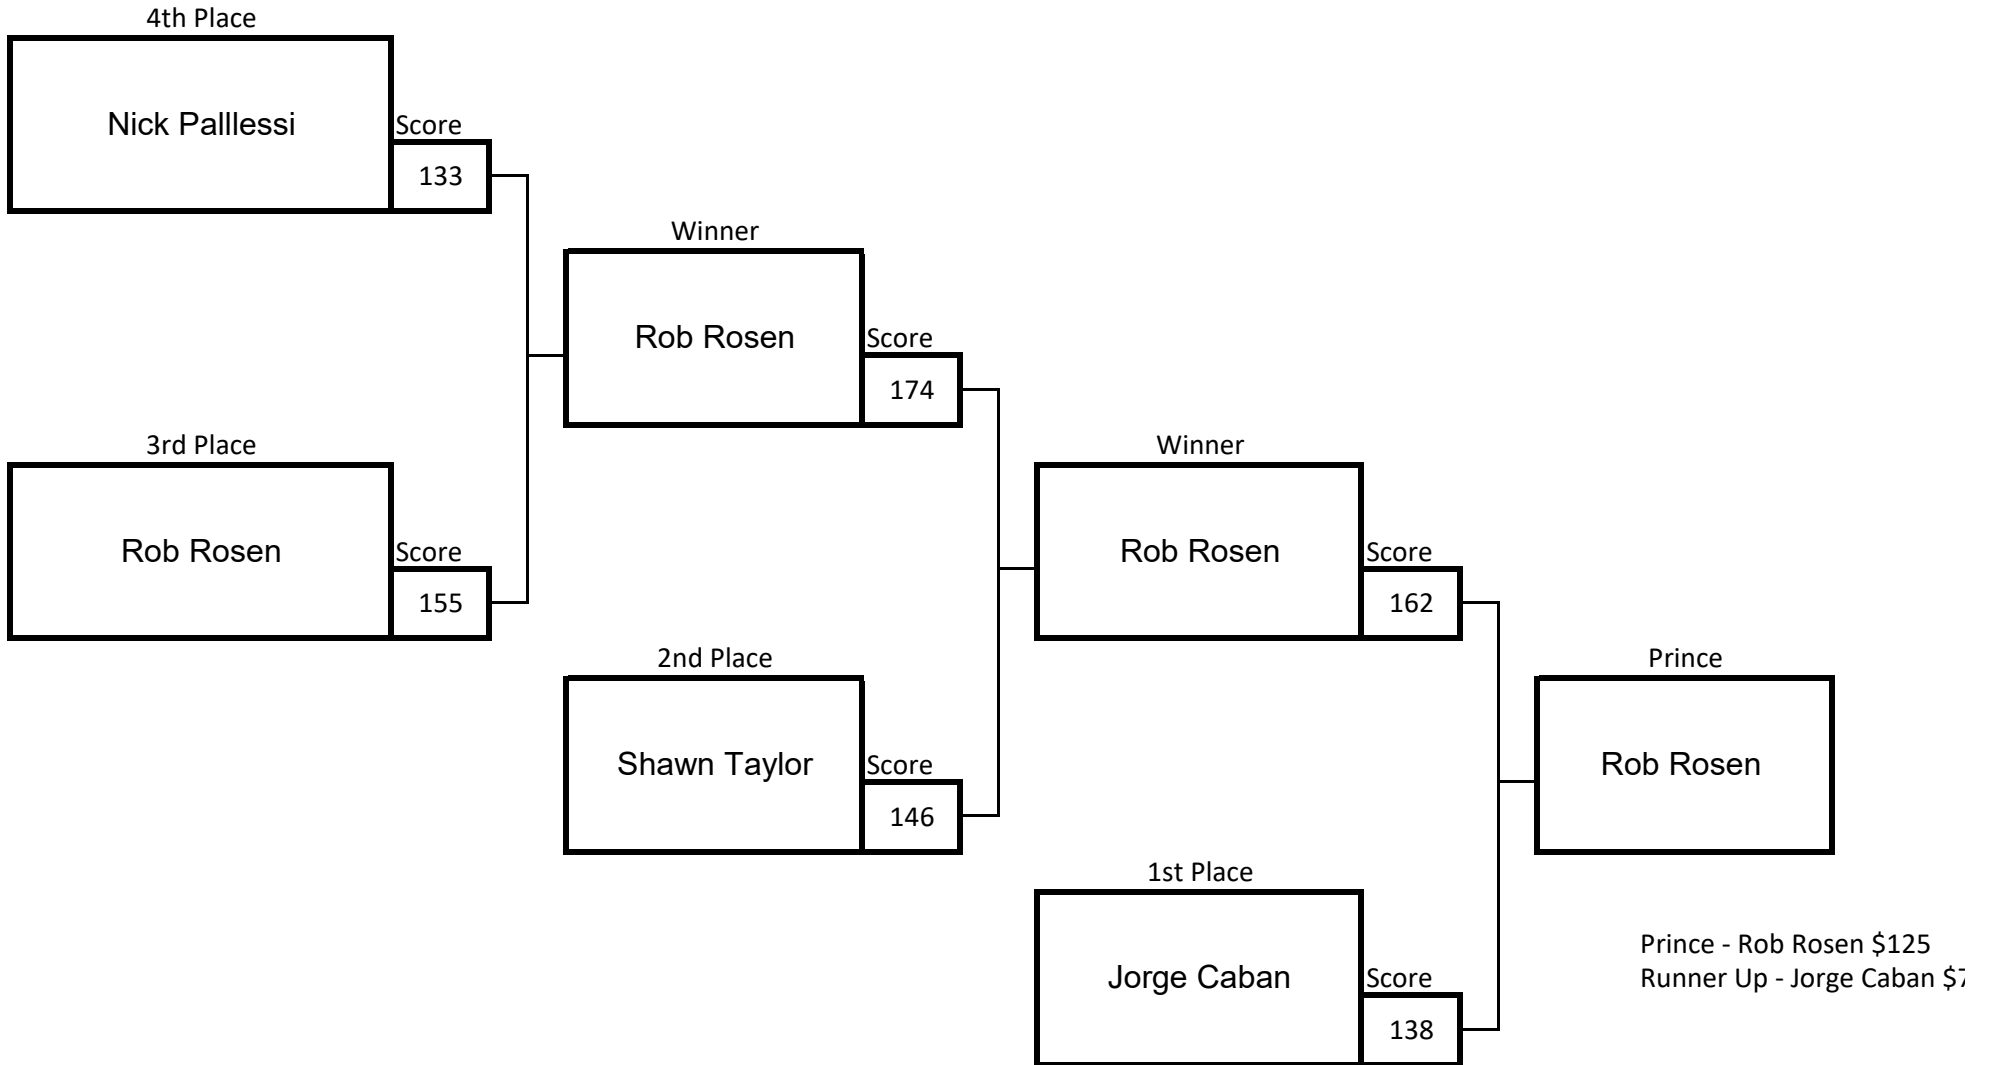

Morris County NJ USBC - 2nd Annual Royal Doubles

Morris County NJ USBC - 2nd Annual Royal Doubles

Morris County NJ USBC - 1st Annual Royal Doubles

Morris County NJ USBC - 2nd Annual Royal Doubles

25
tino \$75